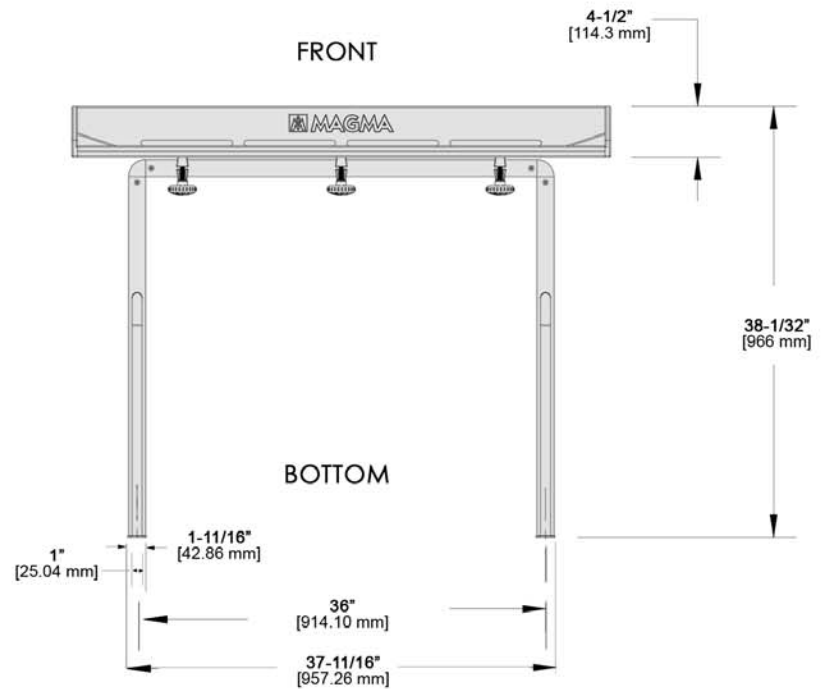

# T10-449B-HDP 48" Tournament Series™ Dock Cleaning Station

47-1/2" x 19-1/2" (120.7 cm x 49.5 cm)  
Table Weight 32.37 lbs.  
(16.7 kg)

TOP

SIDES

FRONT

BOTTOM