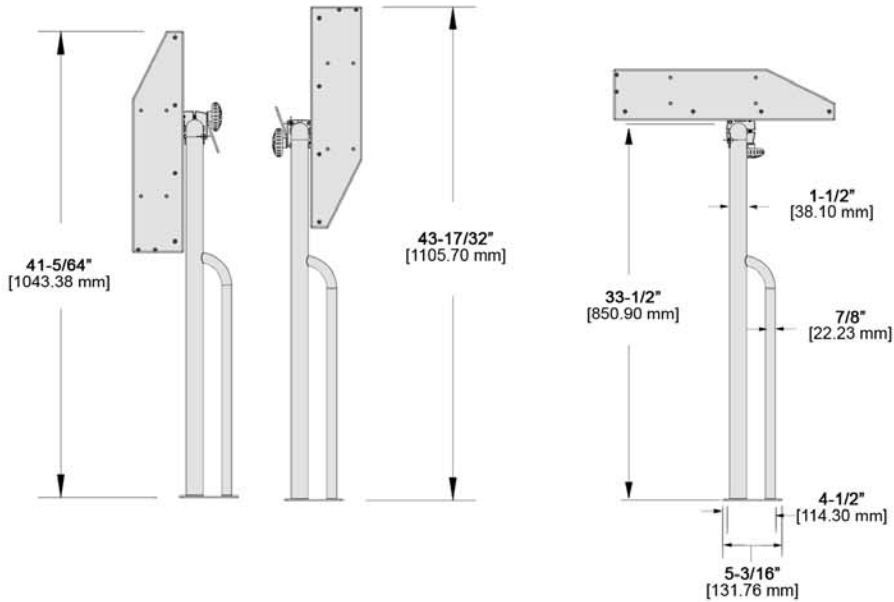

# T10-449B-HDP 48" Tournament Series™ Dock Cleaning Station

47-1/2" x 19-1/2" (120.7 cm x 49.5 cm)  
Table Weight 32.37 lbs.  
(16.7 kg)

TOP

SIDES

FRONT

BOTTOM